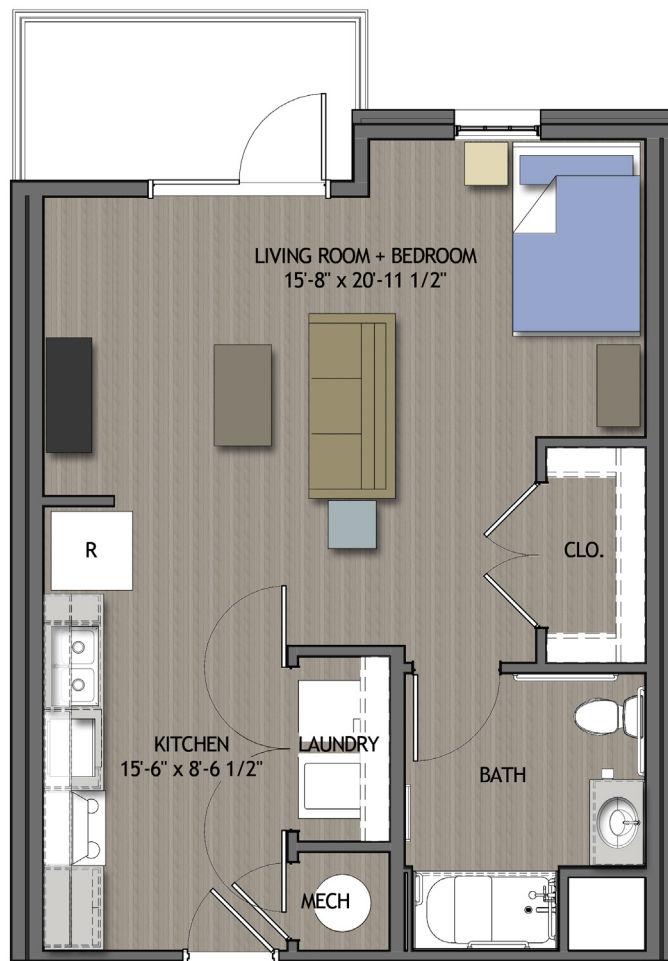

THE VISTA  
STARKVILLE

CAIN  
1 BED, 1 BATH  
615 SQ FT(S1-A)

Interior Features:

- Interior Corridors
- SafLok Entry Doors
- TV's in every Common Area
- Furnished Units
- Wi-Fi and Premium TV package included w/HBO
- Granite Countertops
- Stainless Steel Appliances
- Wood-like flooring throughout
- Walk in closets
- Private bathroom

SQUARE FOOTAGE VARIES BASED ON ELEVATIONS AND FLOOR PLANS - NEED NOT BE BUILT