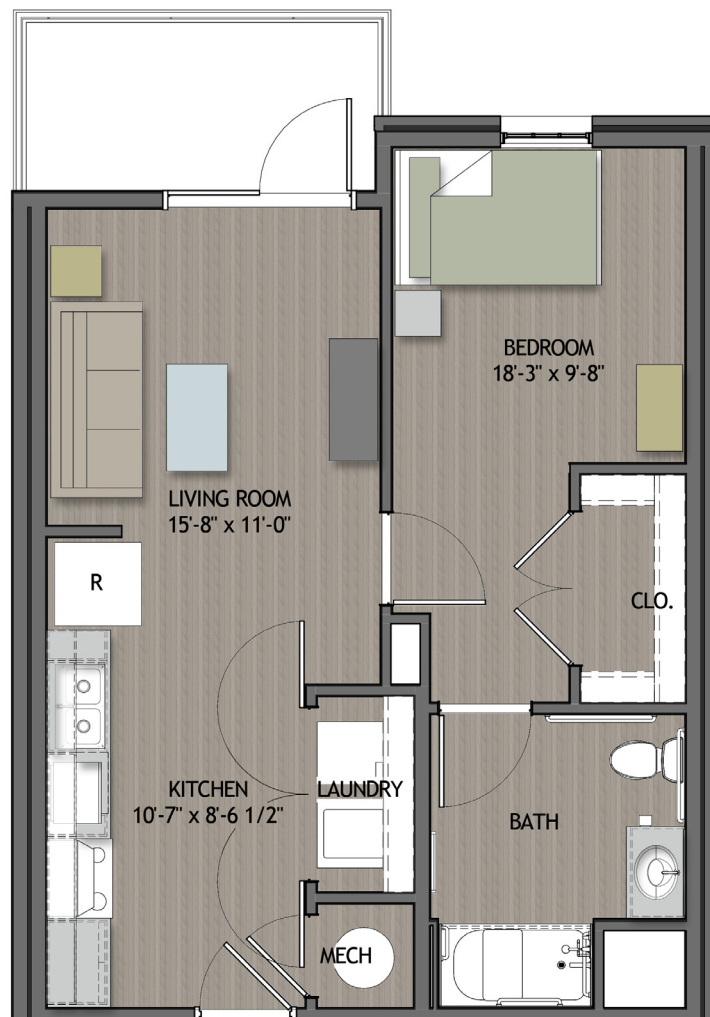

THE VISTA
STARKVILLE

EDWARDS
1 BED, 1 BATH
615 SQ FT(A1A)

Interior Features:

- Interior Corridors
- SafLok Entry Doors
- TV's in every Common Area
- Furnished Units
- Wi-Fi and Premium TV package included w/HBO
- Granite Countertops
- Stainless Steel Appliances
- Wood-like flooring throughout
- Walk in closets
- Private bathroom

SQUARE FOOTAGE VARIES BASED ON ELEVATIONS AND FLOOR PLANS - NEED NOT BE BUILT